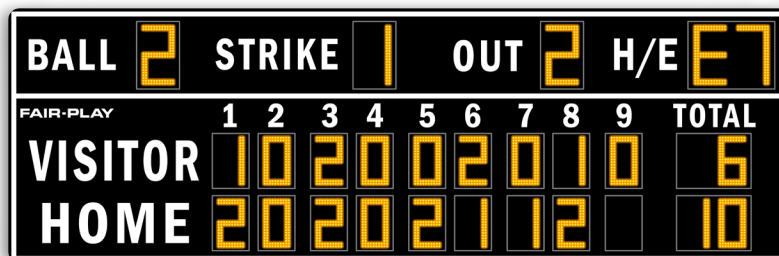

### CAPTIONS (H" x W")

HOME	12" x 45"
VISITOR	12" x 52"
BALL	9" x 28"
STRIKE	9" x 38"
OUT	9" x 22"
H/E	9" x 18"
TOTAL	7" x 26"
1	7" x 4"
2,3,4,5,6,7,8	7" x 5"

### DIGIT SIZES (H")

BALL	18"
H/E COUNTER	18"
OUT	18"
STRIKE	18"
INNING SCORES	15"
TOTAL	15"

### MODEL: BA-7320

DIMENSIONS	Height	Length	Depth	Weight
	6'-6"	20'-0"	10"	553 lbs.