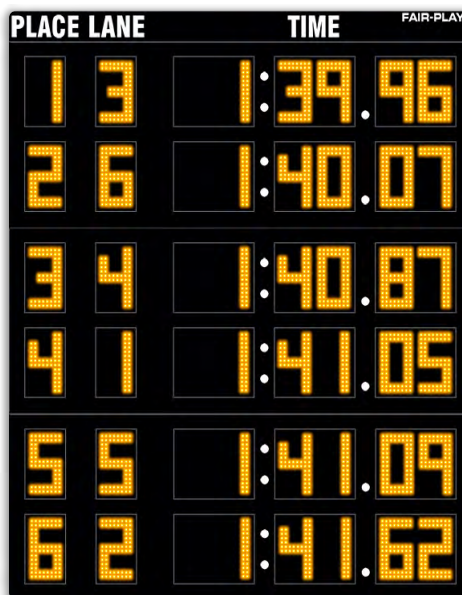

CAPTIONS (H" x W")

LANE	4" x 12"
PLACE	4" x 15"
TIME	4" x 11"
Decimal	1.75"
Colon Diameter	1.75"

DIGIT SIZES (H")

Lane	12"
Place	12"
Time	12"

MODEL: TK-1506-V

DIMENSIONS	Height	Length	Depth	Weight
	9'-6"	8'-0"	10"	532 lbs.

STANDARD EQUIPMENT

- Super-bright, wide-angle amber LED's
- 4-level control console display brightness adjustment
- 5-year limited warranty
- Easy access built-in service points
- Quality engineered water resistant aluminum
- Complete, secure and durable display mounting
- Built-in lightning suppressor (for standard data direct wire only)
- Request a free project design rendering
- Help Desk Support
- USA Factory authorized national and local sales, service and installation