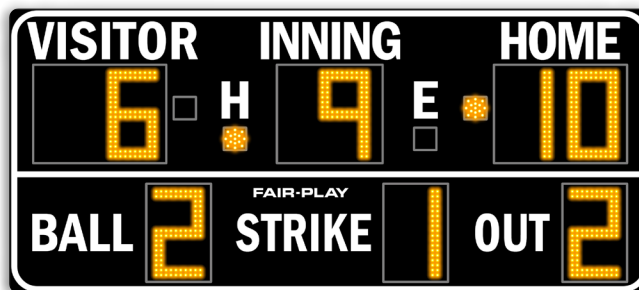

CAPTIONS (H" x W")

HOME	6" x 25"
VISITOR	6" x 20"
INNING	6" x 24"
BALL	6" x 18"
STRIKE	6" x 42"
OUT	6" x 14"
H	6" x 5"
E	6" x 4"

DIGIT SIZES (H")

BALL	15"
INNING	15"
OUT	15"
STRIKE	15"
TEAM SCORES	15"
POSSESSION SPOT	3.5"
H/E SPOT	3.5"

MODEL: BA-7209

DIMENSIONS	Height	Length	Depth	Weight
	4'-0"	9'-0"	10"	116 lbs.

STANDARD EQUIPMENT

- Super-bright, wide-angle amber LED's
- 4-level control console display brightness adjustment
- 5-year limited warranty
- Easy access built-in service points
- Quality engineered water resistant aluminum
- Complete, secure and durable display mounting
- Built-in lightning suppressor (for standard data direct wire only)
- Request a free project design rendering
- Help Desk Support
- USA Factory authorized national and local sales, service and installation