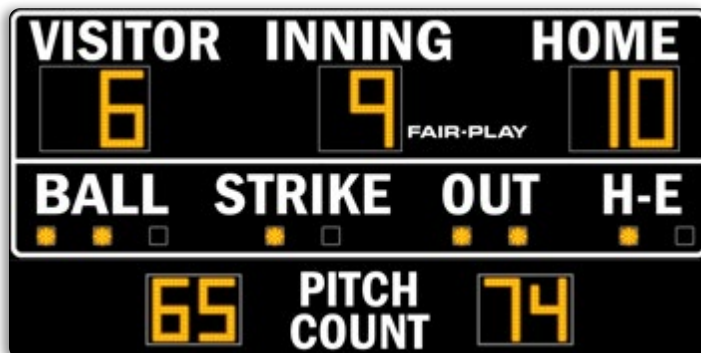

### CAPTIONS (H" x W")

HOME	9" x 35"
VISITOR	9" x 47"
INNING	9" x 44"
BALL	9" x 32"
STRIKE	9" x 43"
OUT	9" x 25"
R, H, E	9" x 19"
PITCH COUNT	18" x 31"

### DIGIT SIZES (H")

TEAM SCORES	18"
INNING	18"
PITCH COUNT	15"
BALL SPOT	3.5"
H/E SPOT	3.5"
OUT SPOT	3.5"
STRIKE SPOT	3.5"

### MODEL: BA-7100PC

DIMENSIONS	Height	Length	Depth	Weight
	7'-0"	14'-0"	10"	449 lbs.