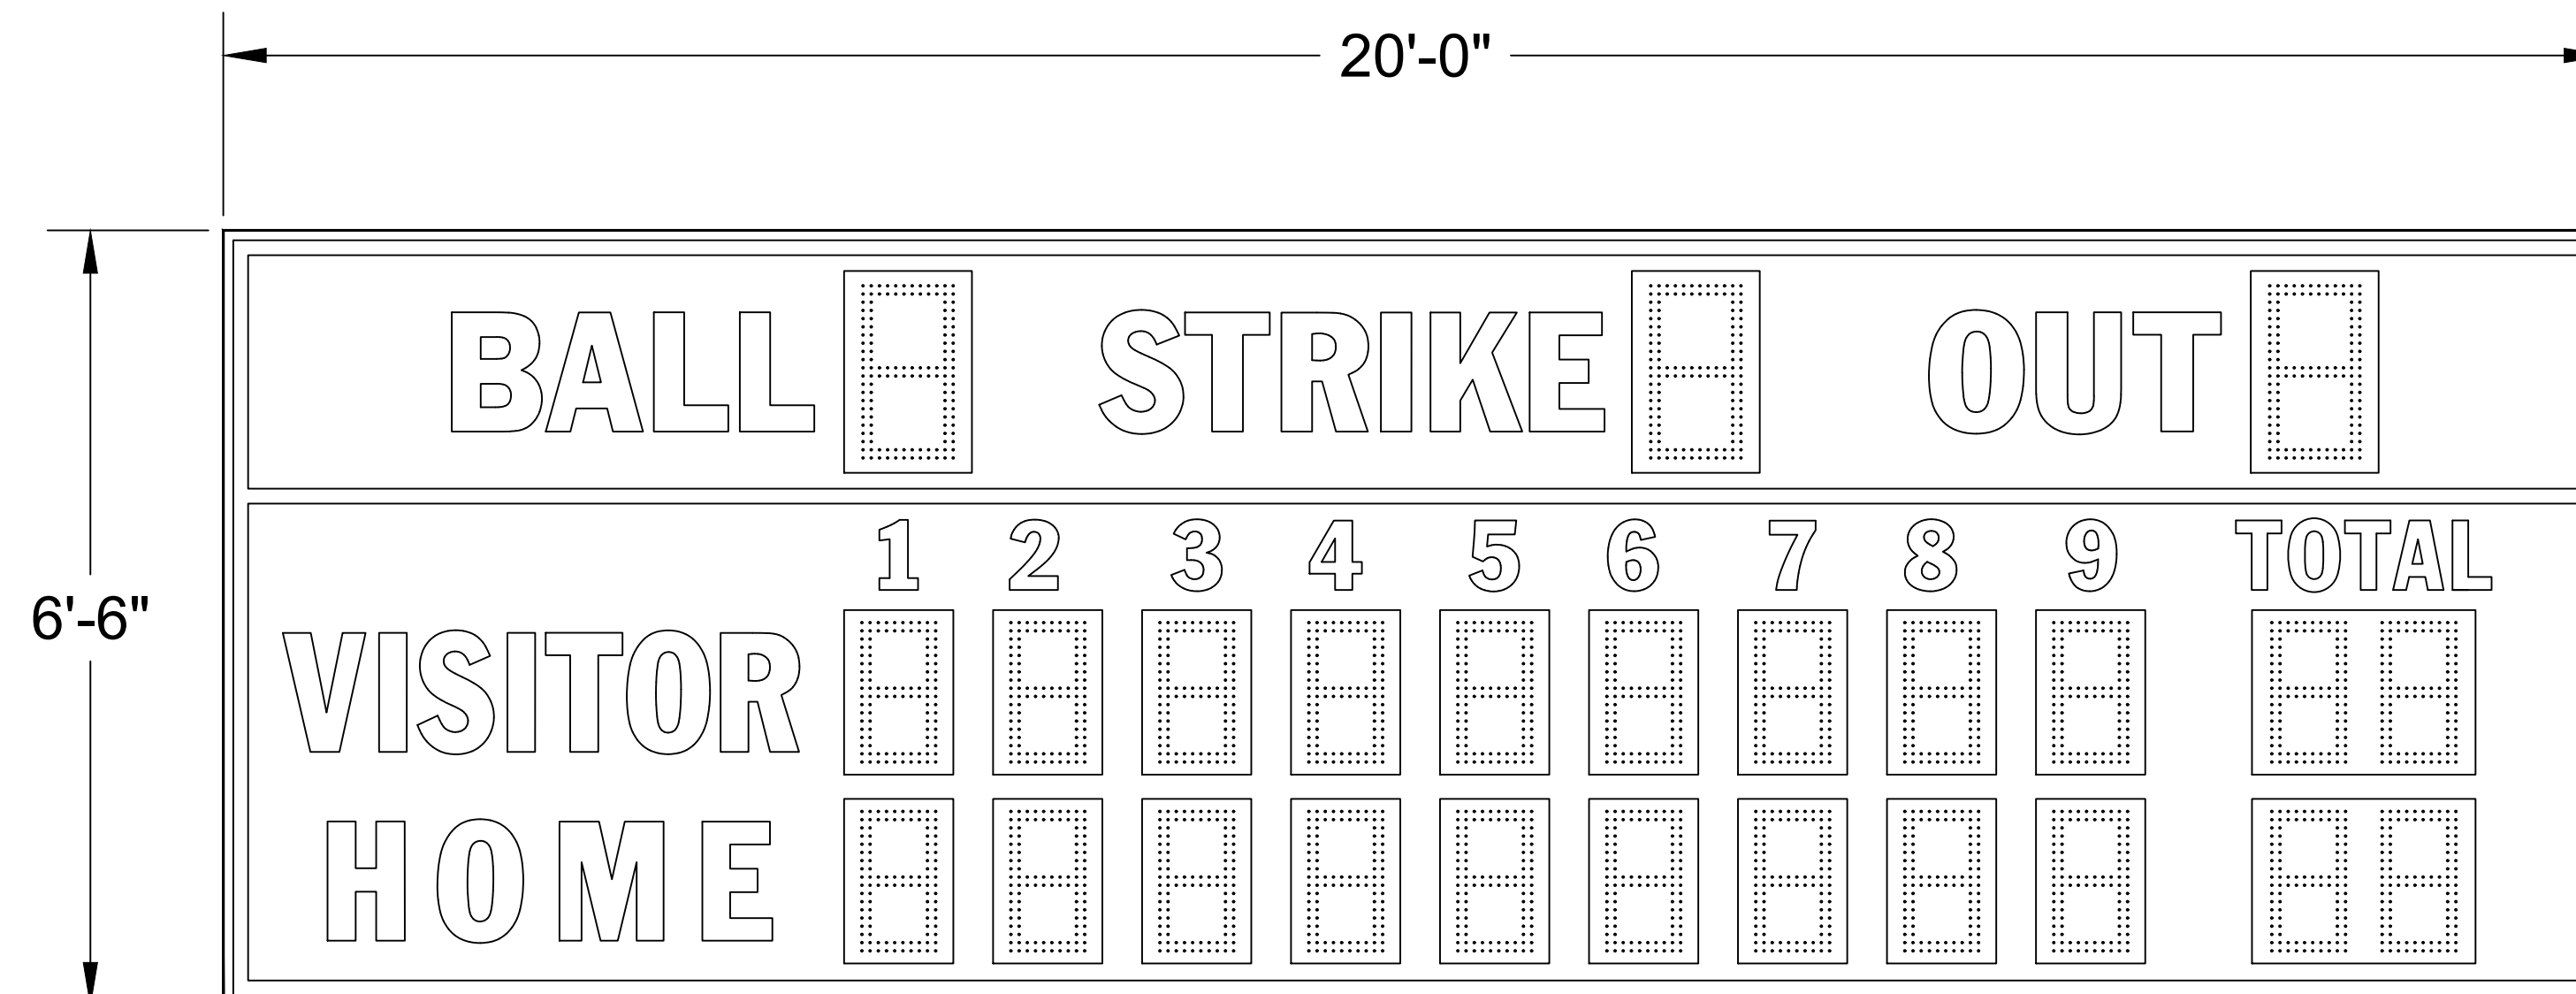

BA-7120-2

SIZE: 20'-0"L X 6'-6"H X 10"D

POWER: 120 VAC, 60 Hz., 1-PHASE  
340 WATTS.

120 VAC AT THE CONTROL LOCATION.

CONTROL CONSOLE: MP-70 SERIES CONTROLLER.  
CONTROL CABLE: 22GA 2-WIRE SHIELDED.  
(IF WIRELESS ORDERED, CABLE NOT REQ'D.)

LEDs: AMBER LED.

OPTIONS: LIGHTNING DAMAGE REDUCTION UNIT.

WIRELESS MP-70 CONTROL OPERATION.

ESTIMATED WEIGHT: 436 LBS.

GENERAL NOTES:

- \* REFERENCE 01-0500-01 FOR INSTALLATION NOTES.
- \* POWER REQUIREMENTS ARE VALID FOR 90 DAYS AFTER THE ORIGINAL RELEASE OR BY THE MOST RECENT REVISION OF THE DRAWING.

BA-7120-2

**TRANSLUX**

FAIR-PLAY DIVISION

Fair-Play Scoreboards  
by Trans-Lux Corporation  
P.O. Box 1847 (50305-1847)  
1700 Delaware Avenue  
Des Moines, Iowa 50317  
Phone: 515-265-5305  
Toll free: 800-543-7904  
www.fair-play.com

PROJECT NAME:		REF. #:	
<small>THIS DOCUMENT CONTAINS TRANS-LUX PROPRIETARY INFORMATION. ANY DISCLOSURE, USE OR DUPLICATION OF THE DOCUMENT OR OF ANY INFORMATION CONTAINED THEREIN FOR OTHER THAN THE SPECIFIC PURPOSE FOR WHICH IT WAS DISCLOSED IS EXPRESSLY PROHIBITED, EXCEPT AS MAY BE OTHERWISE AGREED TO IN WRITING. COPYRIGHT 2017.</small>			
TITLE	FACE VIEW FOR BA-7120-2	DRAWN BY BEW	MODEL: BA-7120-2
		DATE 09-20-04	DWG. NO. 01-7120-08-1
		SCALE 3/8"=1'-0"	