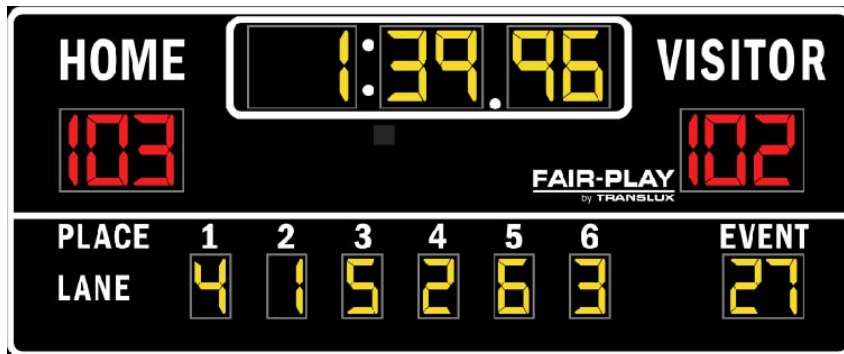

FAIR-PLAY SWIMMING SCOREBOARD

Model: **SW-1056-4**

DIMENSIONS:

HEIGHT:	5'-0"	LENGTH:	12'-0"	DEPTH:	4"	WEIGHT:	140 lbs.
---------	-------	---------	--------	--------	----	---------	----------

STANDARD EQUIPMENT:

- Energy efficient LED designs
- Three distinct LED digit colors to visually organize critical game information
- Heavy-duty, vibrating horn (103 dB)
- Free Help Desk Support
- Free project design renderings
- Factory authorized national and local sales, service and installation
- Choose from 10 durable paint colors
- Choose from 15 popular vinyl trim colors
- Over 75 years of sports scoring experience
- Sport-specific control console inserts
- HB-800 data connection kit
- Choice of Fair-Play's scorekeeper approved control systems*
- Changeable scoreboard game captions*
- 5-year limited warranty
- ETL/CETL listed to UL standard
- Convenient built-in service points for easy-access
- Durable, corrosion resistant aluminum construction
- Complete, safe and durable display mounting system

OPERATING TEMPERATURES:

Scoreboard display: -22° to 131° Fahrenheit (-30° to 55° Celsius)

Control console: 32° to 131° Fahrenheit (0° to 55° Celsius)

OTHER DIMENSIONS:

CAPTIONS (H" x W")		DIGIT SIZES (H")	
HOME	7" x 21"	Event	10"
VISITOR	7" x 29"	Game Clock	12"
EVENT	4" x 15"	Lane	10"
LANE	4" x 12"	Team Scores	12"
PLACE	4" x 16"		
1	4" x 2"		
2,3,4,5,6	4" x 3"		